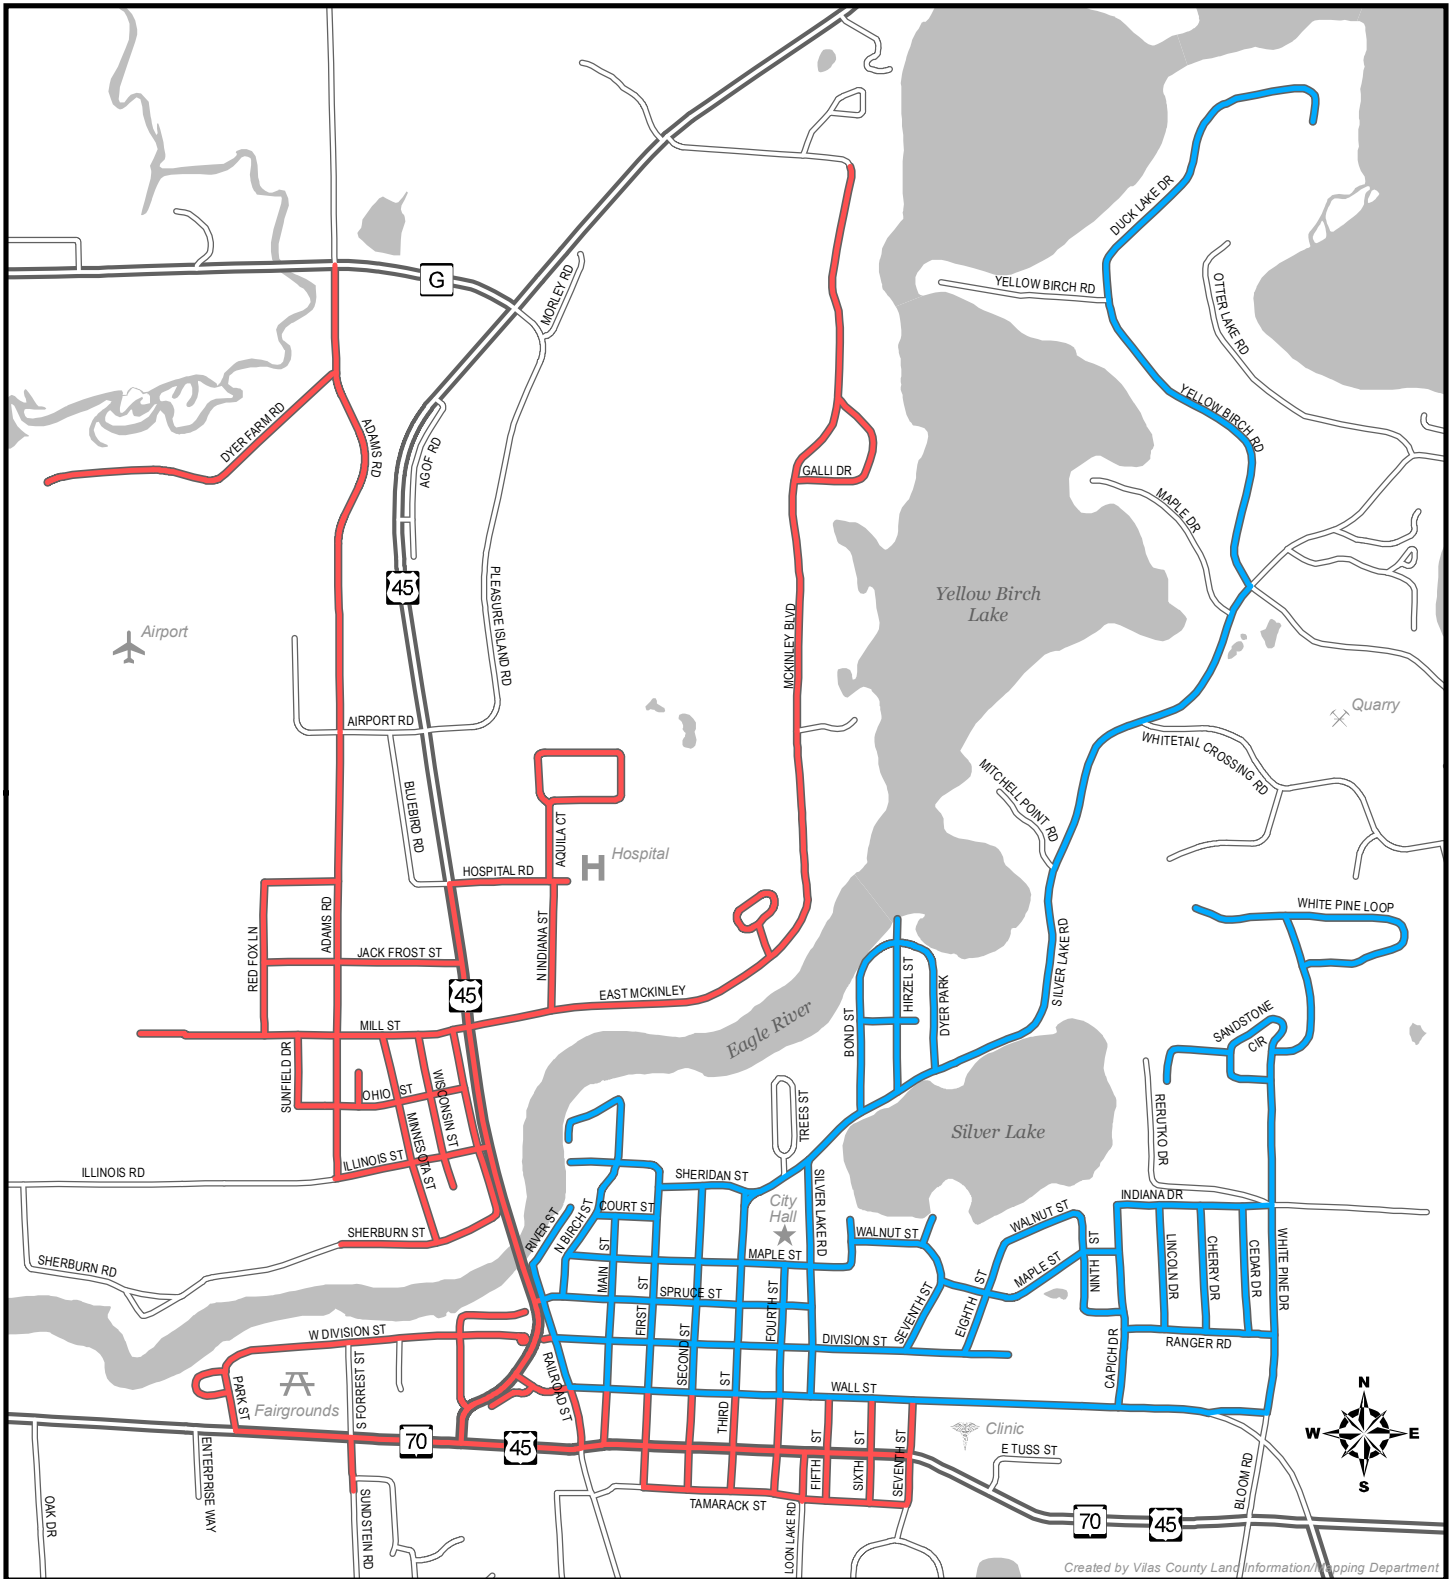

EAGLE RIVER RECYCLE COLLECTION ZONES

-  THURSDAY WEEK A
-  THURSDAY WEEK B

Created by Vilas County Land Information/Mapping Department

EAGLE WASTE & RECYCLING, INC.