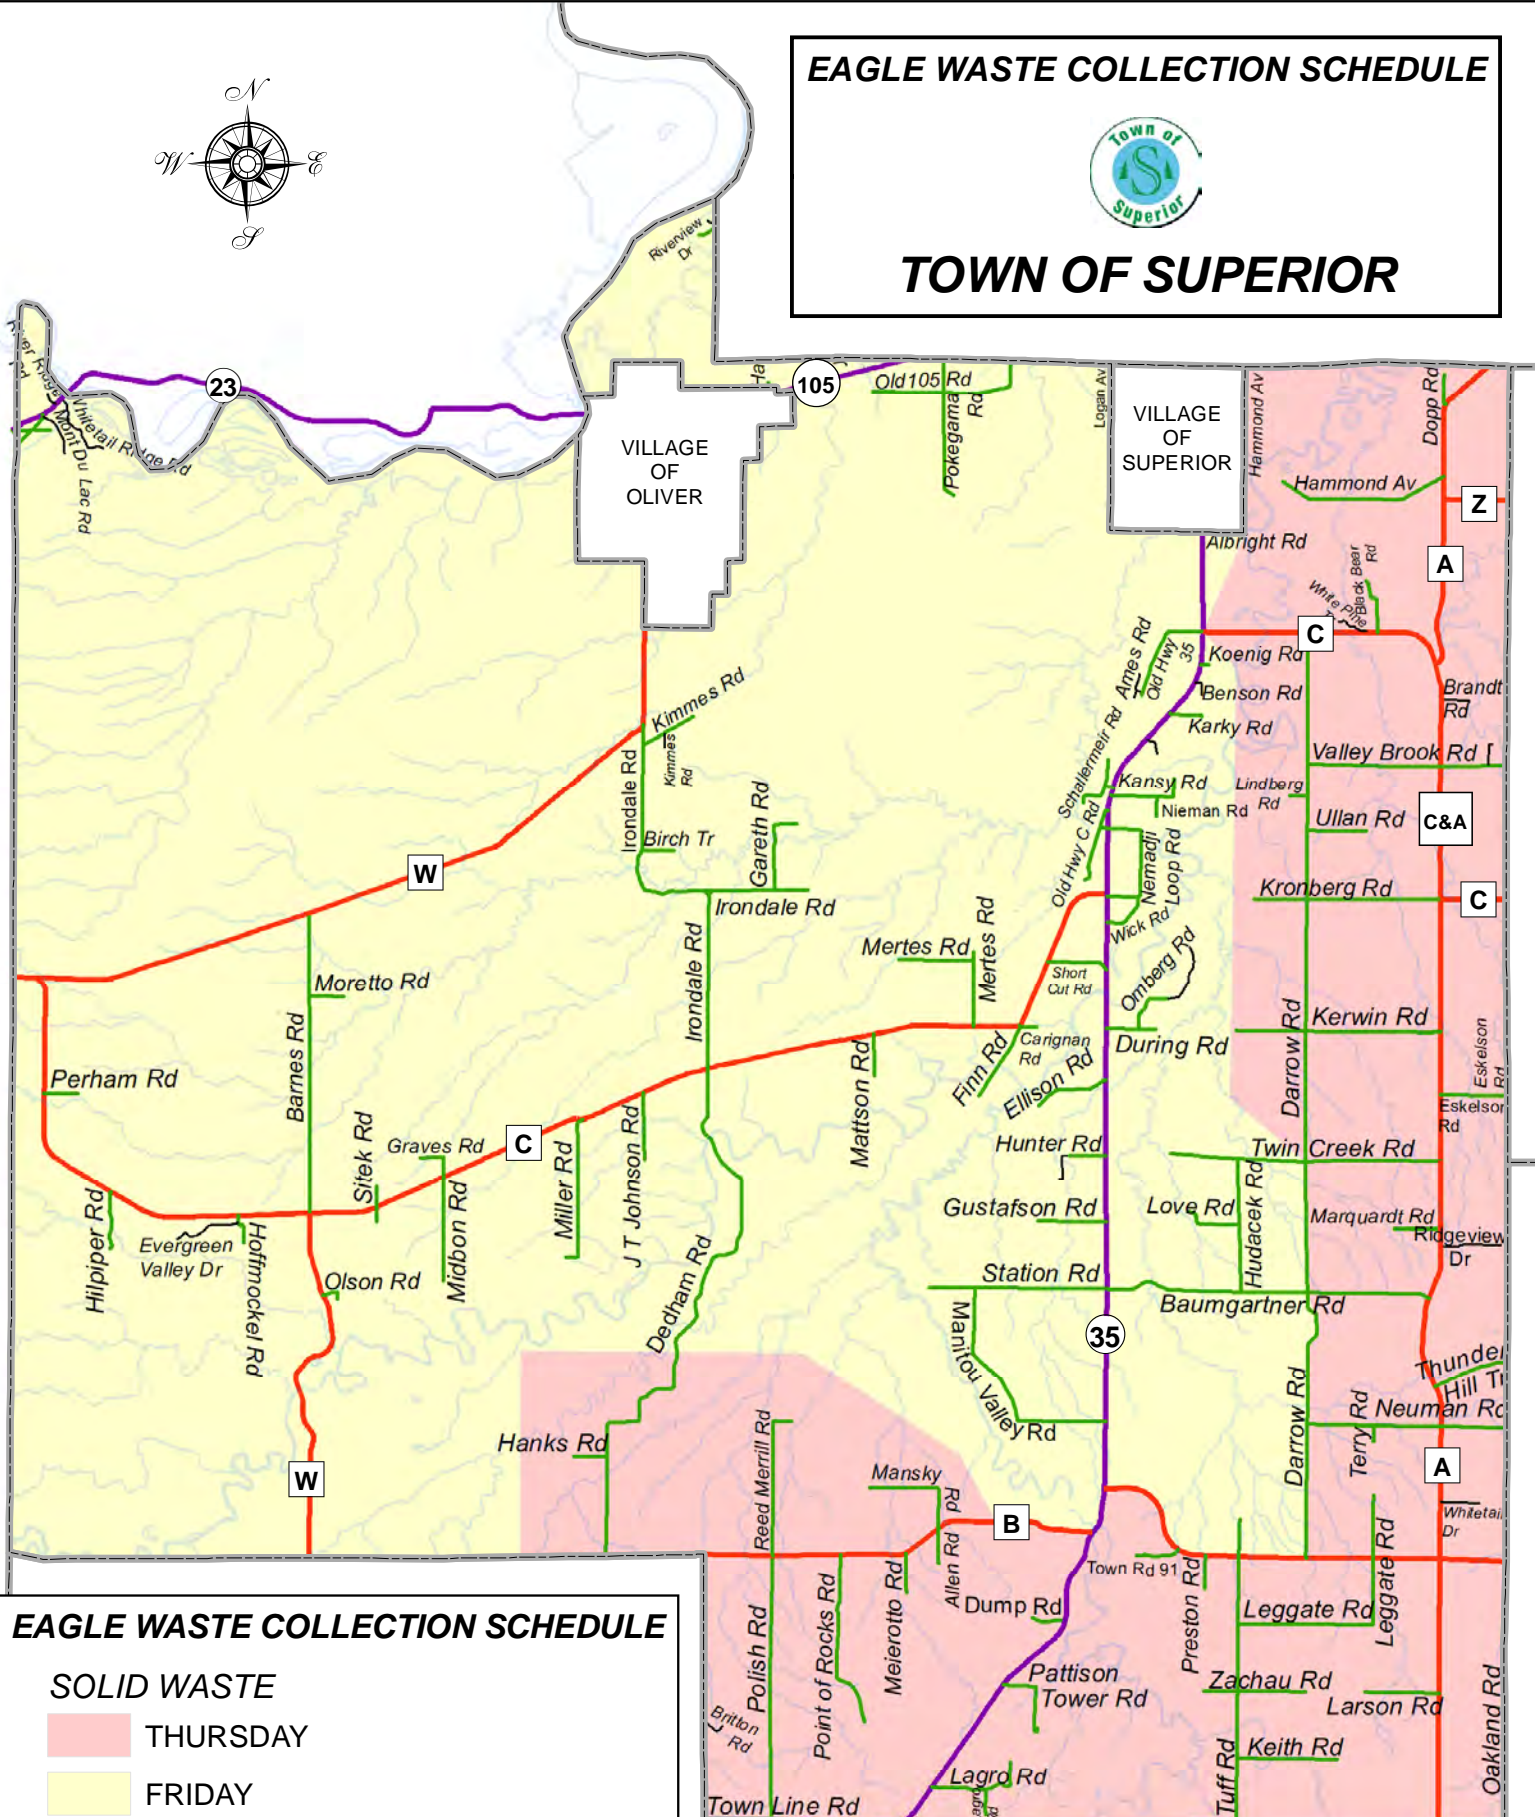

EAGLE WASTE COLLECTION SCHEDULE

TOWN OF SUPERIOR

EAGLE WASTE COLLECTION SCHEDULE

SOLID WASTE

- THURSDAY
- FRIDAY

RECYCLING

- WEDNESDAY A WEEK
- WEDNESDAY B WEEK

All of Darrow Rd and County Rd B are part of Thursday trash and Wednesday A week recycling.