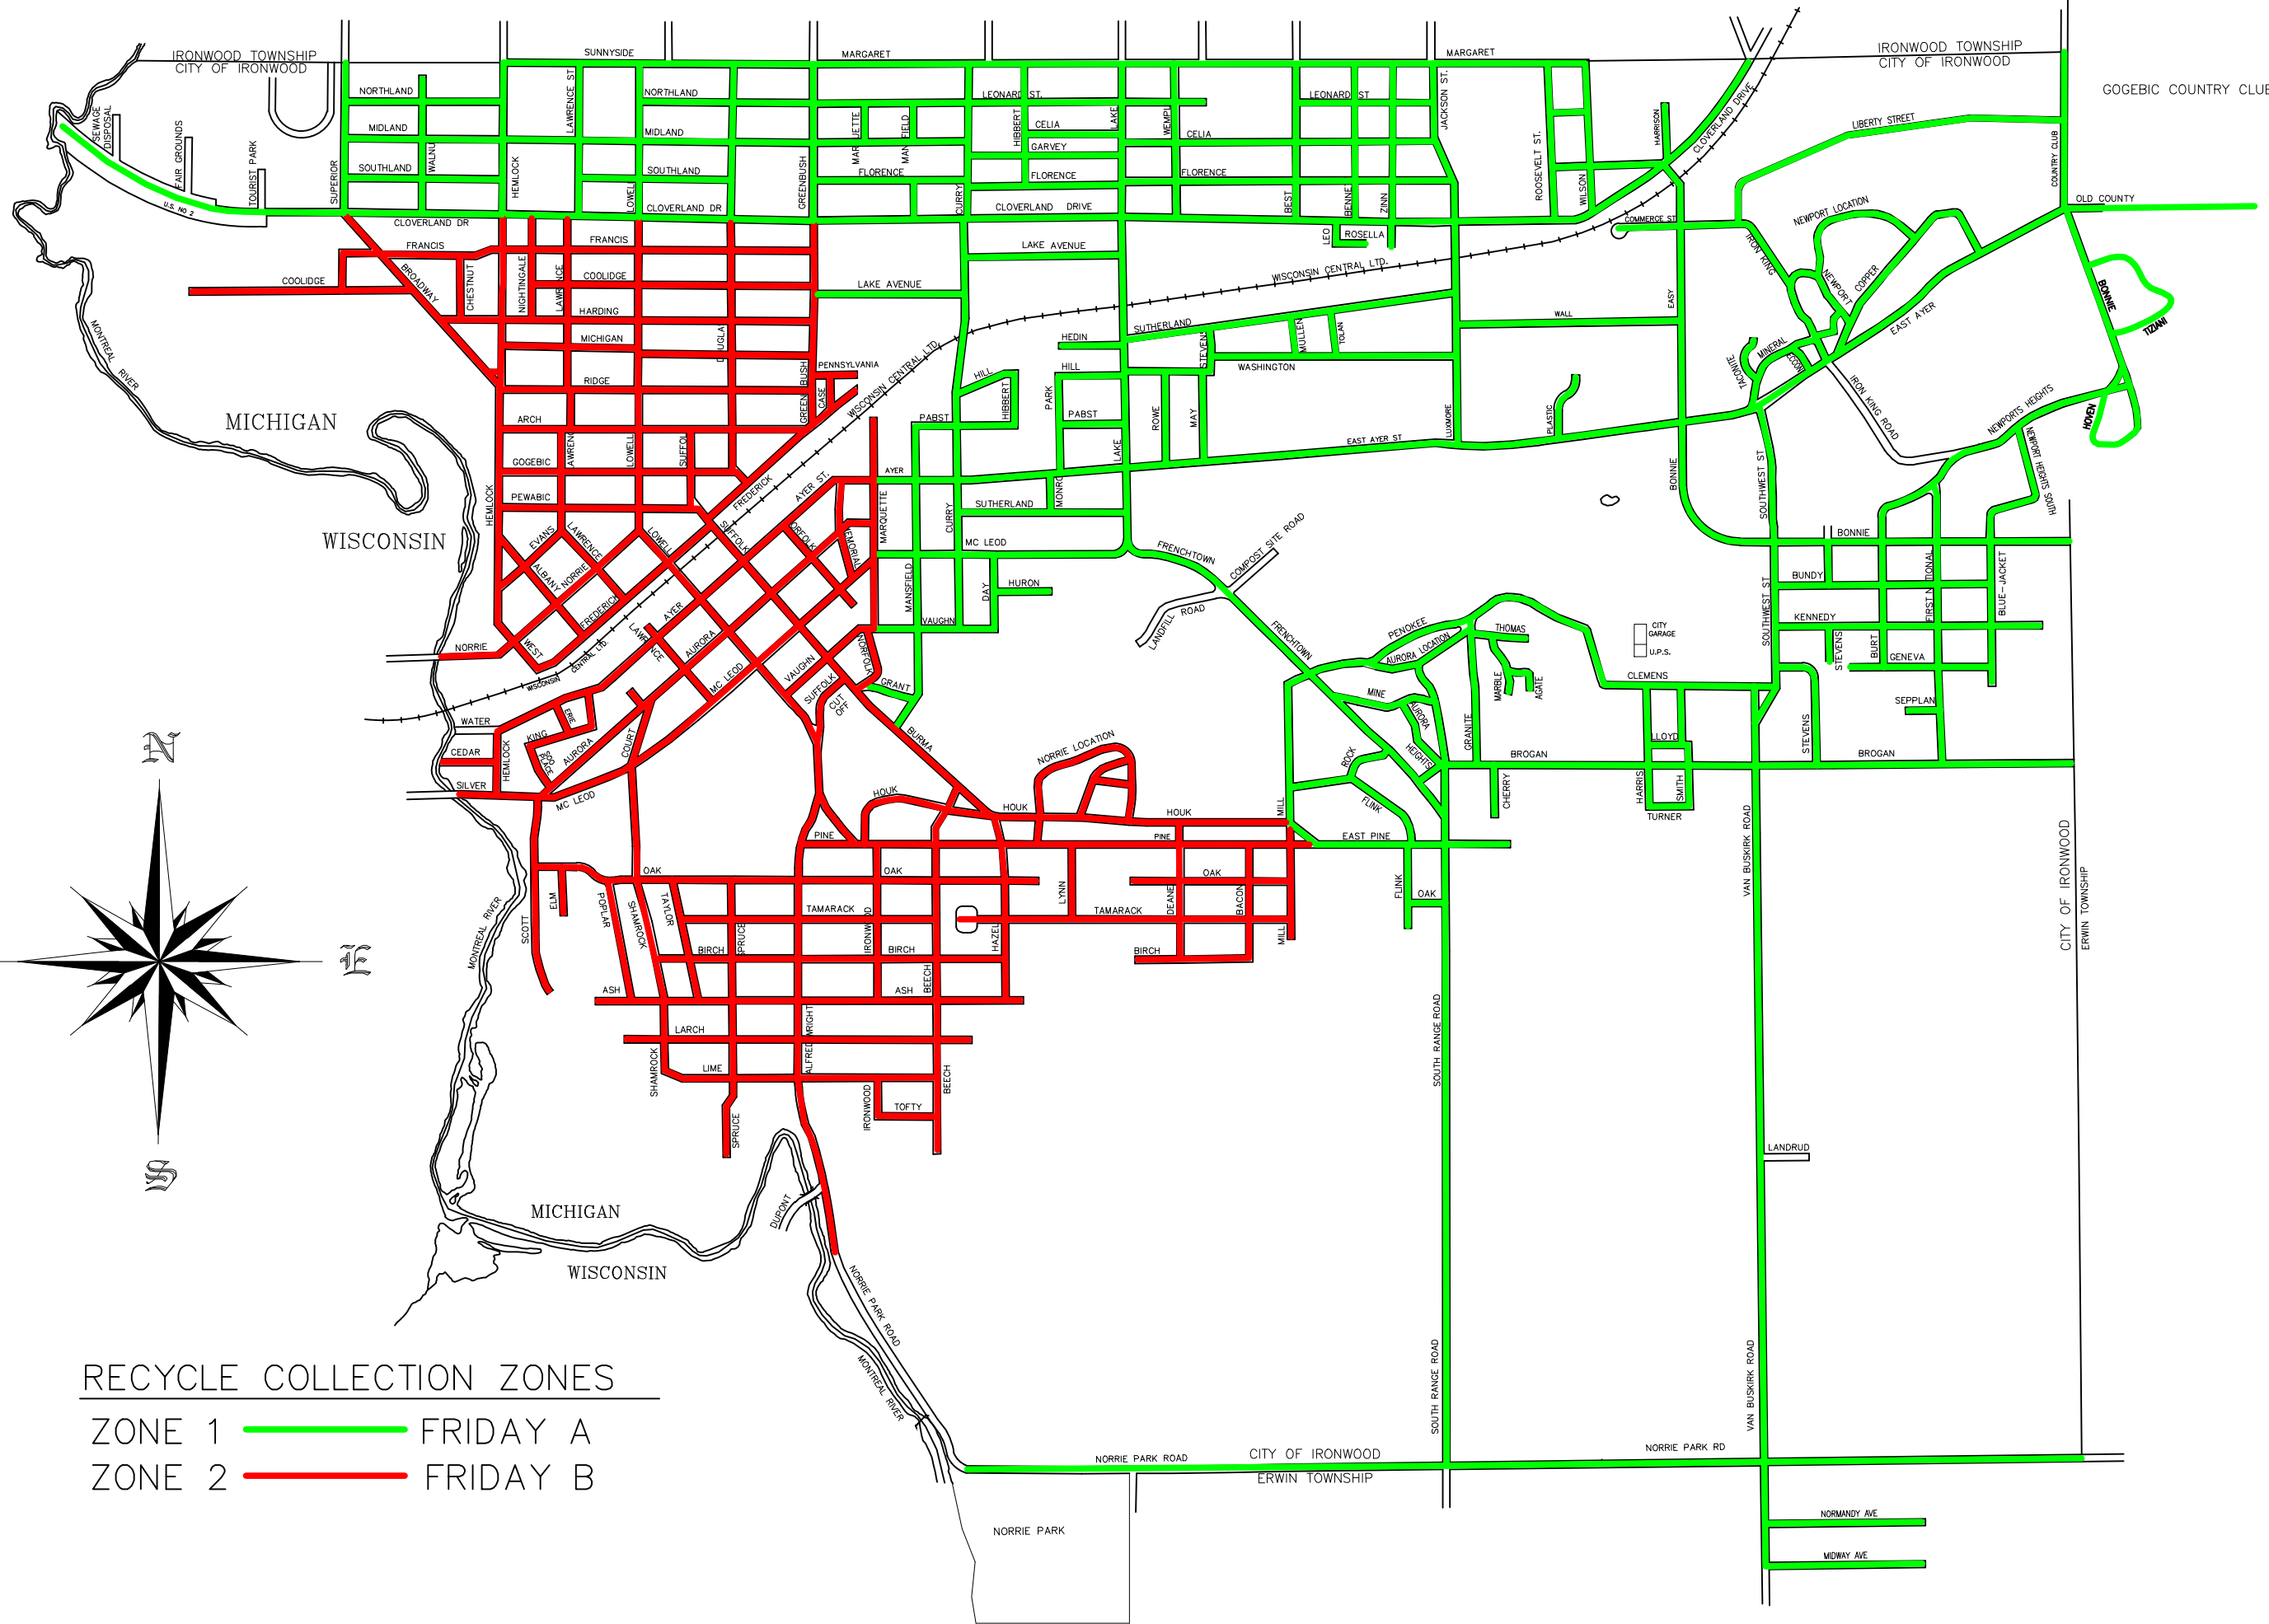

RECYCLE COLLECTION ZONES

- ZONE 1 —— FRIDAY A
- ZONE 2 —— FRIDAY B

CITY OF IRONWOOD
"LIVE WHERE YOU PLAY"

EST. 1889

213 S. MARQUETTE ST.
IRONWOOD, MI 49938
PH: (906) 932-5050
FAX: (906) 932-5745

TITLE: RECYCLE COLLECTION ZONES

DRAWN BY: J. ALONEN	DRAWING NO. S-1
APPROVAL BY: B. TERYONEN	DATE: 8/12/2015